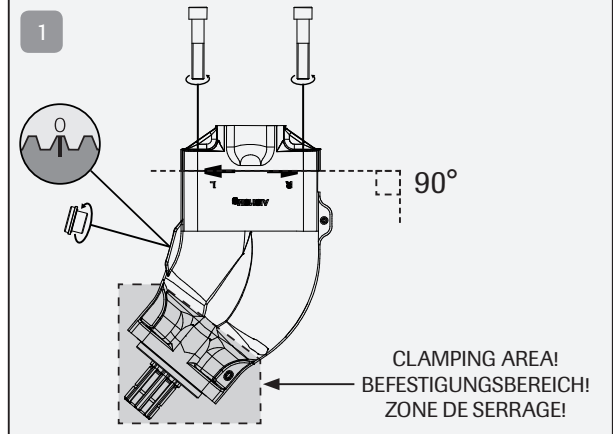

SEE ONLINE INSTRUCTION VIDEO!
SCAN THE QR-CODE ON THE RIGHT WITH YOUR MOBILE DEVICE

May require a QR-scanner app on your mobile device!

7402INT SAP ROTATION 2.0

R

L

L

Pump	Nm
SAP 012, 017, 025, 034	70
SAP 040, 047, 056, 064	70
SAPT 90	70
SAP 084, 108	100
SAPT 130	100