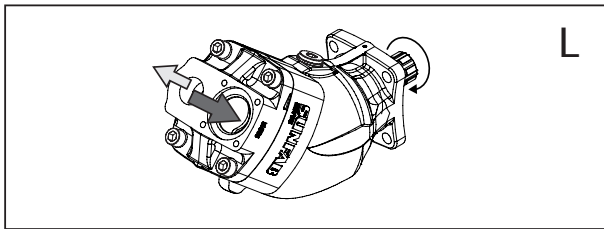

SEE ONLINE INSTRUCTION VIDEO!
SCAN THE QR-CODE ON THE RIGHT WITH YOUR MOBILE DEVICE

May require a QR-scanner app on your mobile device!

7402INT SAP ROTATION 2.0

R

L

L

Pump	Nm
SAP 012, 017, 025, 034	70
SAP 040, 047, 056, 064	70
SAPT 90	70
SAP 084, 108	100
SAPT 130	100