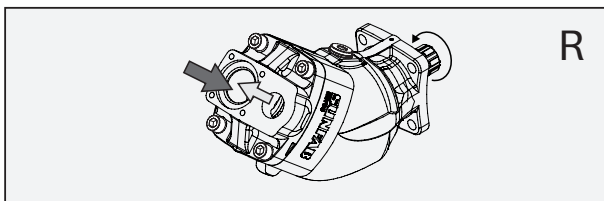

SEE ONLINE INSTRUCTION VIDEO!
SCAN THE QR-CODE ON THE RIGHT WITH YOUR MOBILE DEVICE

May require a QR-scanner app on your mobile device!

7402INT SAP ROTATION 2.0

R

L

L

Pump	Nm
SAP 012, 017, 025, 034	70
SAP 040, 047, 056, 064	70
SAPT 90	70
SAP 084, 108	100
SAPT 130	100