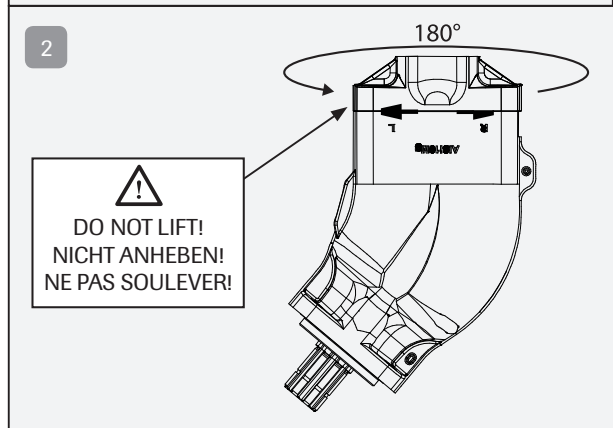

SEE ONLINE INSTRUCTION VIDEO!
SCAN THE QR-CODE ON THE RIGHT WITH YOUR MOBILE DEVICE

May require a QR-scanner app on your mobile device!

7402INT SAP ROTATION 2.0

R

L

L

Pump	Nm
SAP 012, 017, 025, 034	70
SAP 040, 047, 056, 064	70
SAPT 90	70
SAP 084, 108	100
SAPT 130	100