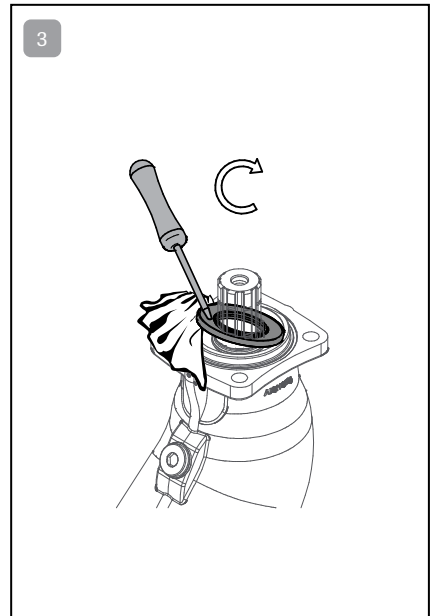

## SEE ONLINE INSTRUCTION VIDEO!

SCAN THE QR-CODE ON THE RIGHT WITH YOUR MOBILE DEVICE

May require a QR-scanner app on your mobile device!

7401INT SAP SHAFT SEAL 2.1

### REQUIRED TOOLS

\*Tools are available from Sunfab

Lock ring pliers

Sharp screwdriver

Plastic hammer

SAP 012-034: 40338\*  
SAP/SAPT 040-130: 40336\*

SAP 012-034: 40340\*  
SAP/SAPT 040-130: 40145-9\*

Instructions continues on the next page!