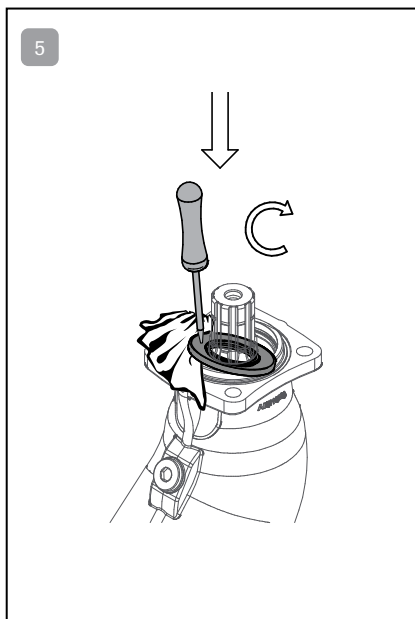

## SEE ONLINE INSTRUCTION VIDEO!

SCAN THE QR-CODE ON THE RIGHT WITH YOUR MOBILE DEVICE

May require a QR-scanner app on your mobile device!

7401INT SAP SHAFT SEAL 2.1

### REQUIRED TOOLS

\*Tools are available from Sunfab

Lock ring pliers

Sharp screwdriver

Plastic hammer

SAP 012-034: 40338\*  
SAP/SAPT 040-130: 40336\*

SAP 012-034: 40340\*  
SAP/SAPT 040-130: 40145-9\*

Instructions continues on the next page!