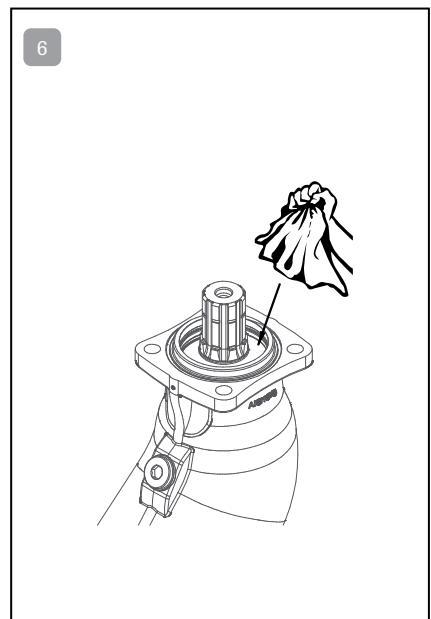

## SEE ONLINE INSTRUCTION VIDEO!

SCAN THE QR-CODE ON THE RIGHT WITH YOUR MOBILE DEVICE

May require a QR-scanner app on your mobile device!

7401INT SAP SHAFT SEAL 2.1

### REQUIRED TOOLS

\*Tools are available from Sunfab

Lock ring pliers

Sharp screwdriver

Plastic hammer

SAP 012-034: 40338\*  
SAP/SAPT 040-130: 40336\*

SAP 012-034: 40340\*  
SAP/SAPT 040-130: 40145-9\*

Instructions continues on the next page!