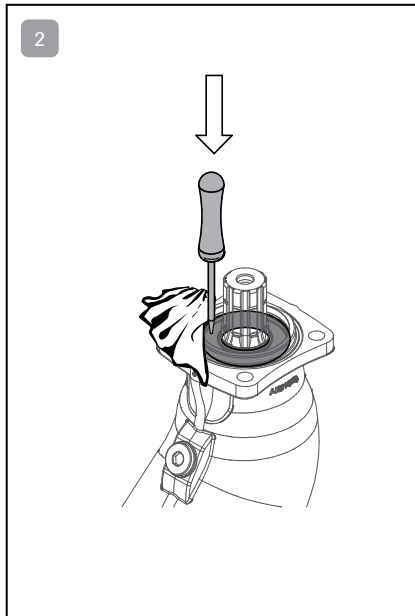

### REQUIRED TOOLS

\*Tools are available from Sunfab

Lock ring pliers

Sharp screwdriver

Plastic hammer

SAP 012-034: 40338\*  
SAP/SAPT 040-130: 40336\*

SAP 012-034: 40340\*  
SAP/SAPT 040-130: 40145-9\*

Instructions continues on the next page!