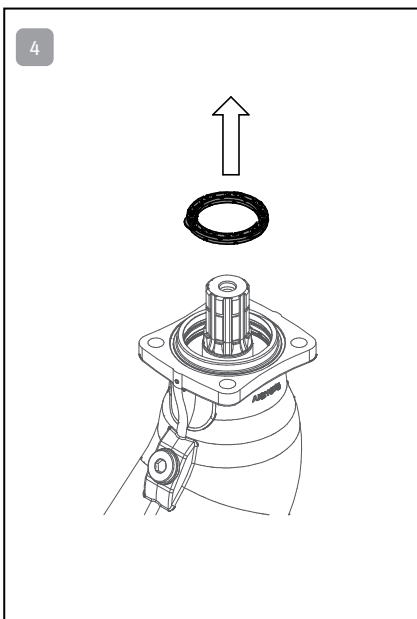

### REQUIRED TOOLS

\*Tools are available from Sunfab

Lock ring pliers

Sharp screwdriver

Plastic hammer

SAP 012-034: 40338\*  
SAP/SAPT 040-130: 40336\*

SAP 012-034: 40340\*  
SAP/SAPT 040-130: 40145-9\*

Instructions continues on the next page!