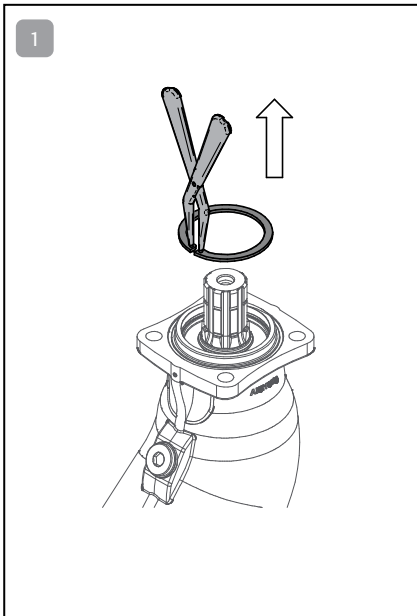

### REQUIRED TOOLS

\*Tools are available from Sunfab

Lock ring pliers

Sharp screwdriver

Plastic hammer

SAP 012-034: 40338\*  
SAP/SAPT 040-130: 40336\*

SAP 012-034: 40340\*  
SAP/SAPT 040-130: 40145-9\*

Instructions continues on the next page!